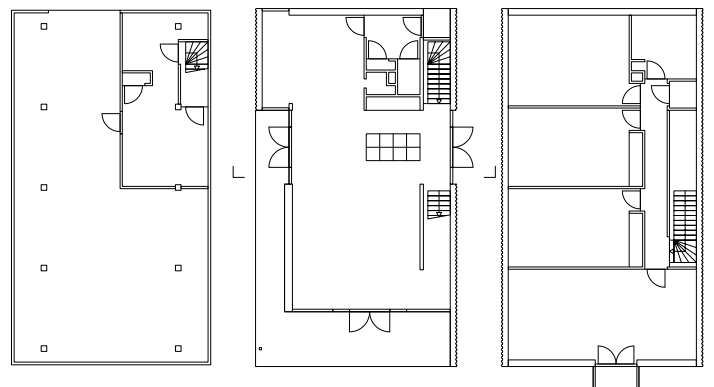

01

Dijk House

This unique barn house design has made a modern statement in its small town of just 1,500 homes. Overlooking water and surrounded by a magnificent landscape, this contemporary design comes in the form of an old-fashioned barn with a newfangled twist. Wrapped in clear 'skin', this house features a roof and façade of anthracite-colored corrugated sheets, strategically placed so as to allow entry of natural light and the surrounding views. Inside, this barn house features a 'soft' look with walls clad in light woods, and a spacious layout. The home's basement level is slightly above ground, creating a podium and placing the main level one meter above the ground, lending it a unique floating feeling.

01 Front façade facing garden | 02 View from waterside | 03 Interior view | 04 Floor plans

02

03

04