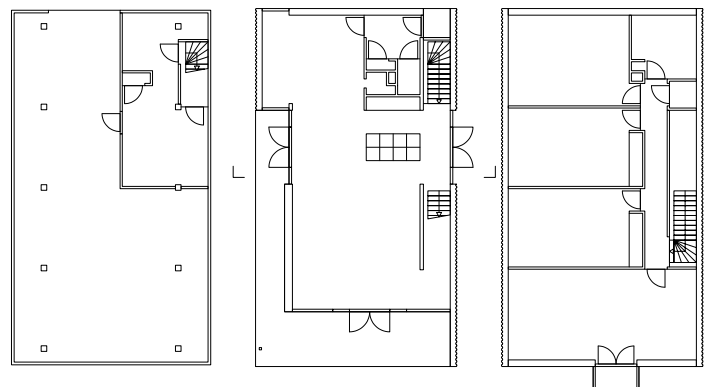

### Dijk House

This unique barn house design has made a modern statement in its small town of just 1,500 homes. Overlooking water and surrounded by a magnificent landscape, this contemporary design comes in the form of an old-fashioned barn with a newfangled twist. Wrapped in clear 'skin', this house features a roof and façade of anthracite-colored corrugated sheets, strategically placed so as to allow entry of natural light and the surrounding views. Inside, this barn house features a 'soft' look with walls clad in light woods, and a spacious layout. The home's basement level is slightly above ground, creating a podium and placing the main level one meter above the ground, lending it a unique floating feeling.

01 Front façade facing garden | 02 View from waterside | 03 Interior view | 04 Floor plans

02

03

04